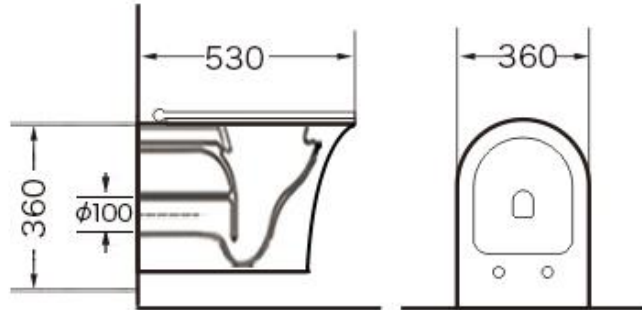

Technical Data Sheet

Eurovan- City Wall Hung WC. rim less white color Size 510x350x360 mm **Art:** EU50.3634

Eurovan- City slim Seat & cover Soft close White Color **Art:** EU40.3634

Eurovan

Product Description

Consist of:

- City Wall Hung WC
- rimless
- flush volume 3/6 l
- horizontal outlet
- including fixation set
- fully skirted with invisible fixation
- City Slim Seat & Cover
- soft close
- easy to release and install
- material: Duroplast