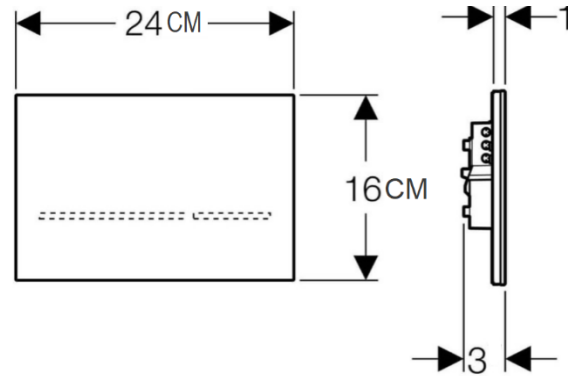

Technical Data Sheet

**Eurovan-** Square Actuator Plate for EU.469-226-1 Tank, Dual Flush    **Art:** EU.469-SQ-226

**Product Description**

Consist of:

- Square Actuator Flush Plate
- Dual Flush
- Product code: EU.469-SQ-226
- Finish/Colour: Bright Chrome
- Material: Plastic
- Water Pressure: 0.2-5 Bar