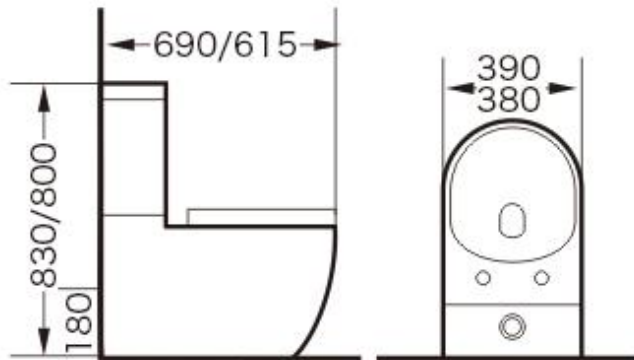

Technical Data Sheet

Eurovan- Pro Floor Standing W.C back to wall White Colour Size 690x390x830 **Art:** EU60.3636

Eurovan- Pro Exposed Flushing Cistern White Colour **Art:** EU70.3636

Eurovan- Pro Seat & Cover Soft close White colour **Art:** EU40.3636

GEBERIT- Dual Flush Mechanism Type 240-340 (Bottom Inlet) **Art:** GEB-236-780-21-1

Product Description

Consist of:

- Pro Floor Standing W.C back to wall
- rimless
- flush volume 3/6 L
- horizontal outlet
- including fixation set
- fully skirted with invisible fixation
- Pro Exposed Flushing Cistern
- dual flush mechanism
- type 240-340 (bottom inlet)
- Pro Seat & Cover
- soft close
- easy to release and install
- material: Duroplast