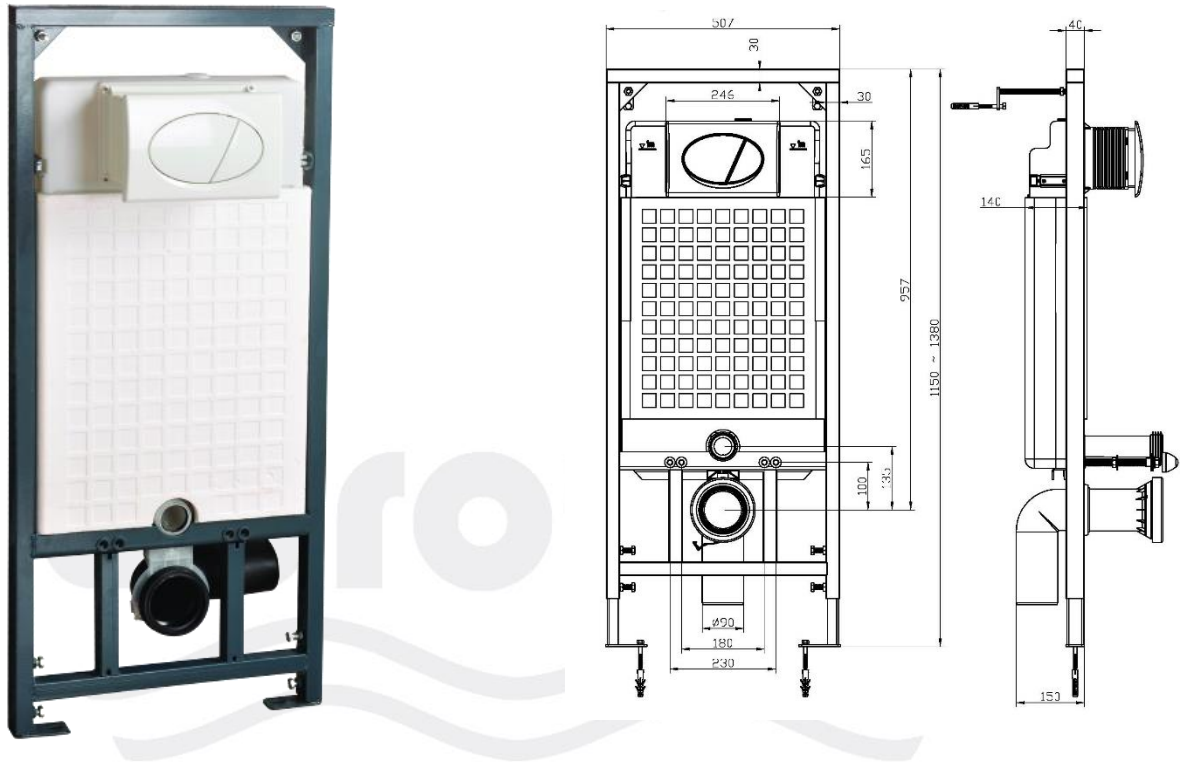

**Eurovan- Dual-Max Flushing System, Low Consumption Art: EU.469-226-1**

### Product Description

Consist of:

- Dual-Max Flushing System
- (1.6GPF/6.0LPF & 0.9GPF/3.4LPF) Avg. flush 1.28GPF
- Adjustable 381mm-483mm mounting height
- Saves up to 229mm of floor space compared to standard floor-mounted toilet
- Support up to 400KG
- Commercial 50mm x 150mm or optional residential installation with 50mm x 100mm wall studs with waste outlet kit
- 1-pc blow molded polyethylene tank to prevent leaks
- 50mm x 150mm Polyethylene outlet included
- Pre-plumbed for optional Washlet connection
- Complete with #B or #E Cotton bolt caps