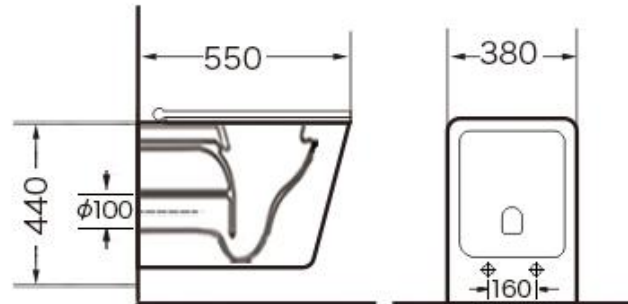

Technical Data Sheet

**Eurovan-** Life Wall Hung WC. Rimless White Colour Size 550x380x440 mm **Art:** EU50.3641

**Eurovan-** Life Seat & Cover Soft-Close White Colour **Art:** EU40.3641

**Eurovan**

**Product Description**

Consist of:

• Life Wall Hung WC

• rimless

• flush volume 3/6 l

• horizontal outlet

• including fixation set

• fully skirted with invisible fixation

• Life Seat & Cover