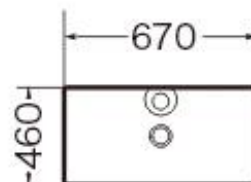

Technical Data Sheet

**Eurovan-** Cube Over Counter Washbasin Size 670x460x150 mm White Colour Art: EU14.6049

**Product Description**

Consist of:

- Cube Over Counter Washbasin
- fully skirted with invisible fixation
- easy to release and install
- material: ceramic